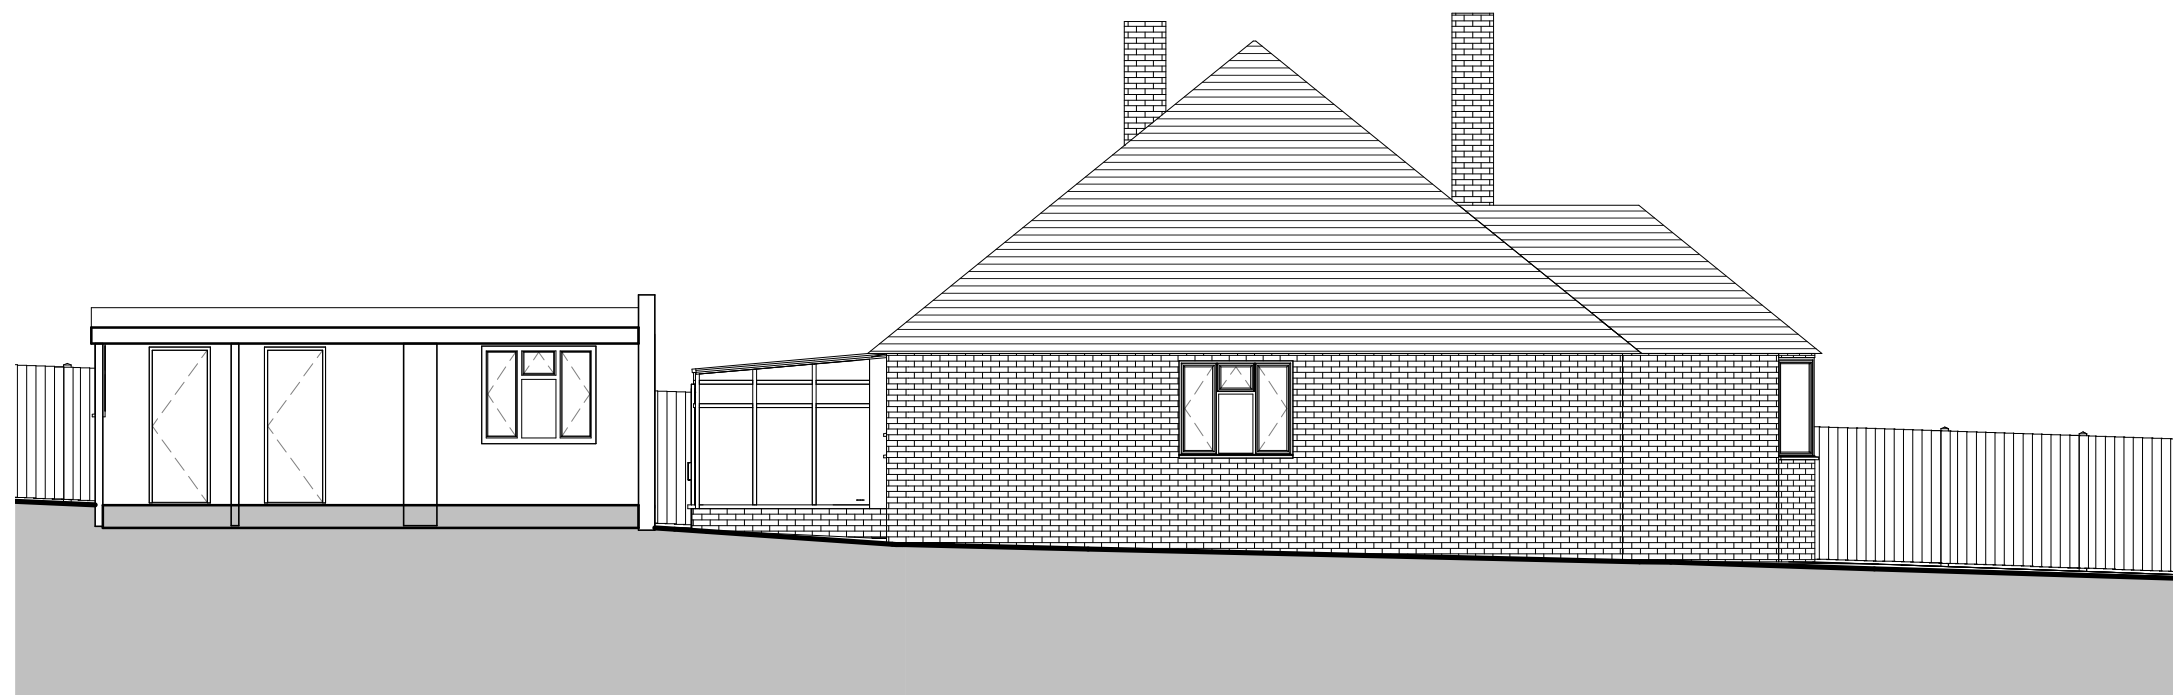

Date Issue/Revisions

FRONT ELEVATION - NORTH

163

SIDE ELEVATION - EAST

EXISTING ELEVATIONS

Scale at A3 (1:100)

Form Design Group
Walton on Thames, Surrey. KT12 4RZ
Tel 01932 213248

- Architecture
- Planning
- Structures
- interiors
- Landscape